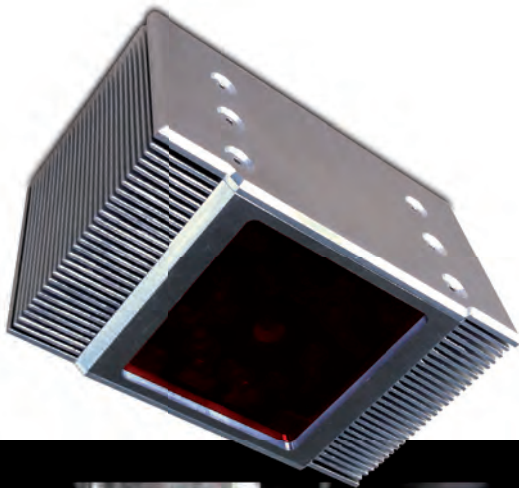

COUNTRUST People counting system

COUNTRUST has been developed for high accuracy people counting in any kind of environment. It counts every person on a scene and track them no matter which direction they follow.

11:22:13

Passengers leaving : 16
Passengers boarding : 0

COUNTRUST main characteristics

- 99% counting accuracy
- Detects both moving and stationary people
- Robust under any lighting and weather condition
- People tracking in every direction
- Non-intrusive system
- Easy to install and setup
- Portable
- Remote visualization of data

Access Control

- Restricted areas access control
- Camera on ceiling to control several turnstiles
- Tailgating detection in real time
- Design of effective measures against fraud
- Queue handling

Building Occupancy