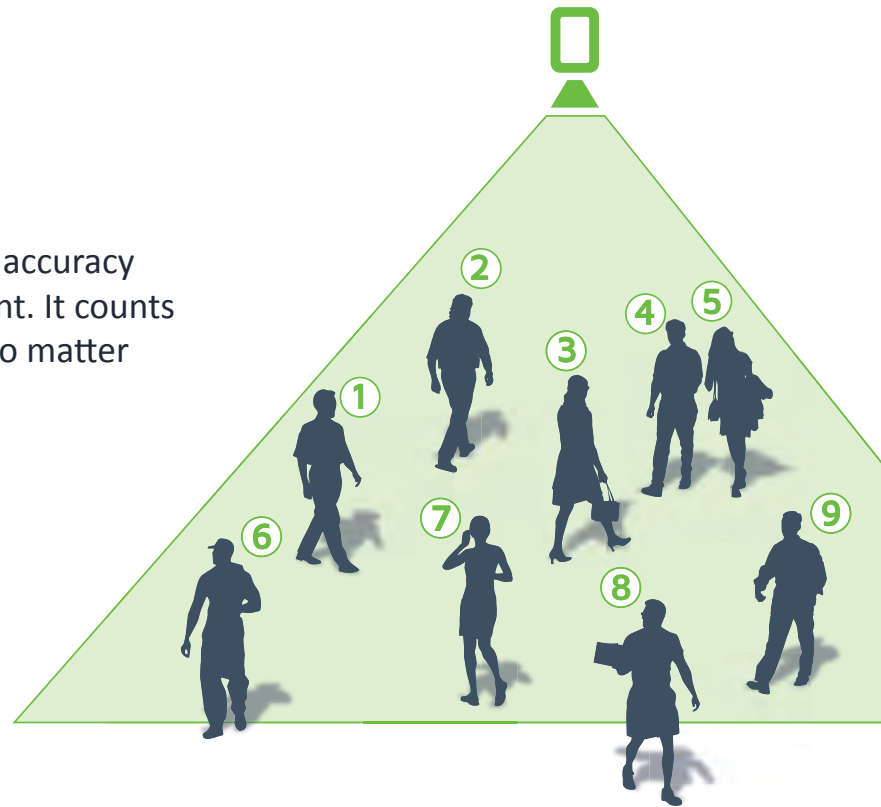

COUNTRUST People counting system

COUNTRUST has been developed for high accuracy people counting in any kind of environment. It counts every person on a scene and track them no matter which direction they follow.

11:22:13

Passengers leaving : 16
Passengers boarding : 0

COUNTRUST main characteristics

- 99% counting accuracy
- Detects both moving and stationary people
- Robust under any lighting and weather condition
- People tracking in every direction
- Non-intrusive system
- Easy to install and setup
- Portable
- Remote visualization of data

Access Control

- Restricted areas access control
- Camera on ceiling to control several turnstiles
- Tailgating detection in real time
- Design of effective measures against fraud
- Queue handling

Building Occupancy

- Provides the number of people going in and out each access in real time
- Crowd detection
- Alarms to respect maximum allowed occupancy
- Evacuation measures
- Ventilation on demand to save energy costs