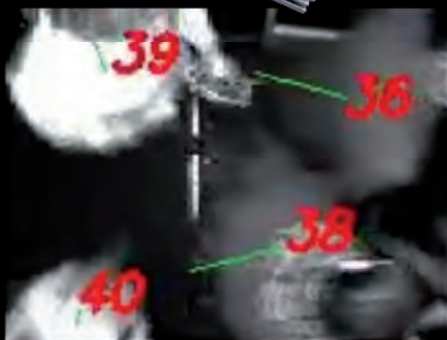

COUNTRUST People counting system

COUNTRUST has been developed for high accuracy people counting in any kind of environment. It counts every person on a scene and track them no matter which direction they follow.

11:22:13

Passengers leaving : 16
Passengers boarding : 0

COUNTRUST main characteristics

- 99% counting accuracy
- Detects both moving and stationary people
- Robust under any lighting and weather condition
- People tracking in every direction
- Non-intrusive system
- Easy to install and setup
- Portable
- Remote visualization of data