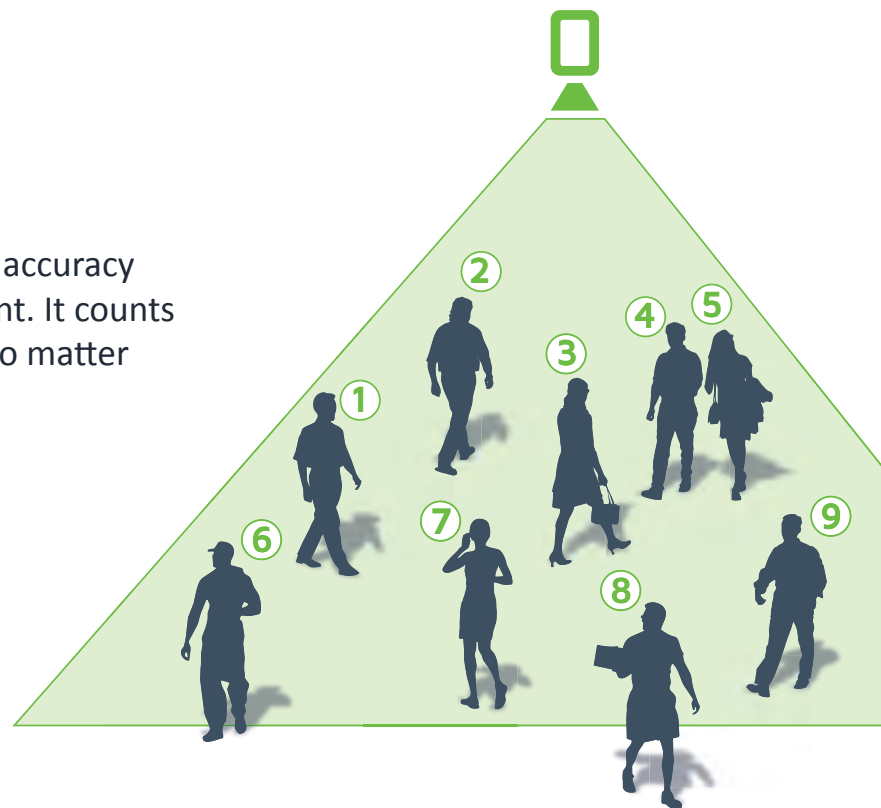

COUNTRUST People counting system

COUNTRUST has been developed for high accuracy people counting in any kind of environment. It counts every person on a scene and track them no matter which direction they follow.

Pedestrians waiting : 6

18:24:05

COUNTRUST main characteristics

- 99% counting accuracy
- Detects both moving and stationary people
- Robust under any lighting and weather condition
- People tracking in every direction
- Non-intrusive system
- Easy to install and setup
- Portable
- Remote visualization of data

Sidewalk Counts

- Pedestrian and bicycle transit map
- Sidewalk width priority
- Infrastructure design
- Crowd detection
- Queue handling

SIDEWALK WIDTH PRIORITY

Pedestrian Crossings

- Number of people waiting to cross
- Enhanced pedestrian safety
- Better traffic management
- Pedestrian speed
- Waiting times