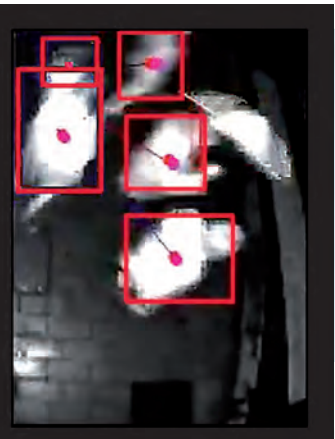

COUNTRUST People counting system

COUNTRUST has been developed for high accuracy people counting in any kind of environment. It counts every person on a scene and track them no matter which direction they follow.

Pedestrians waiting : 6

18:24:05

COUNTRUST main characteristics

- 99% counting accuracy
- Detects both moving and stationary people
- Robust under any lighting and weather condition
- People tracking in every direction
- Non-intrusive system
- Easy to install and setup
- Portable
- Remote visualization of data

Sidewalk Counts

- Pedestrian and bicycle transit map
- Sidewalk width priority
- Infrastructure design
- Crowd detection
- Queue handling

SIDEWALK WIDTH PRIORITY

Pedestrian Crossings

- Number of people waiting to cross
- Enhanced pedestrian safety
- Better traffic management
- Pedestrian speed
- Waiting times