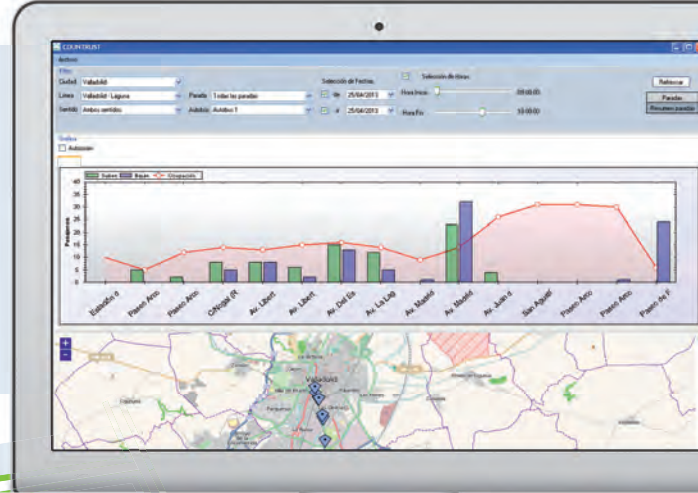

COUNTRUST People counting system

COUNTRUST has been developed for high accuracy people counting in any kind of environment. It counts every person on a scene and track them no matter which direction they follow.

Pedestrians waiting : 6

18:24:05

COUNTRUST main characteristics

- 99% counting accuracy
- Detects both moving and stationary people
- Robust under any lighting and weather condition
- People tracking in every direction
- Non-intrusive system
- Easy to install and setup
- Portable
- Remote visualization of data

Sidewalk Counts

- Pedestrian and bicycle transit map
- Sidewalk width priority
- Infrastructure design
- Crowd detection
- Queue handling

SIDEWALK WIDTH PRIORITY

Pedestrian Crossings

- Number of people waiting to cross
- Enhanced pedestrian safety
- Better traffic management
- Pedestrian speed
- Waiting times